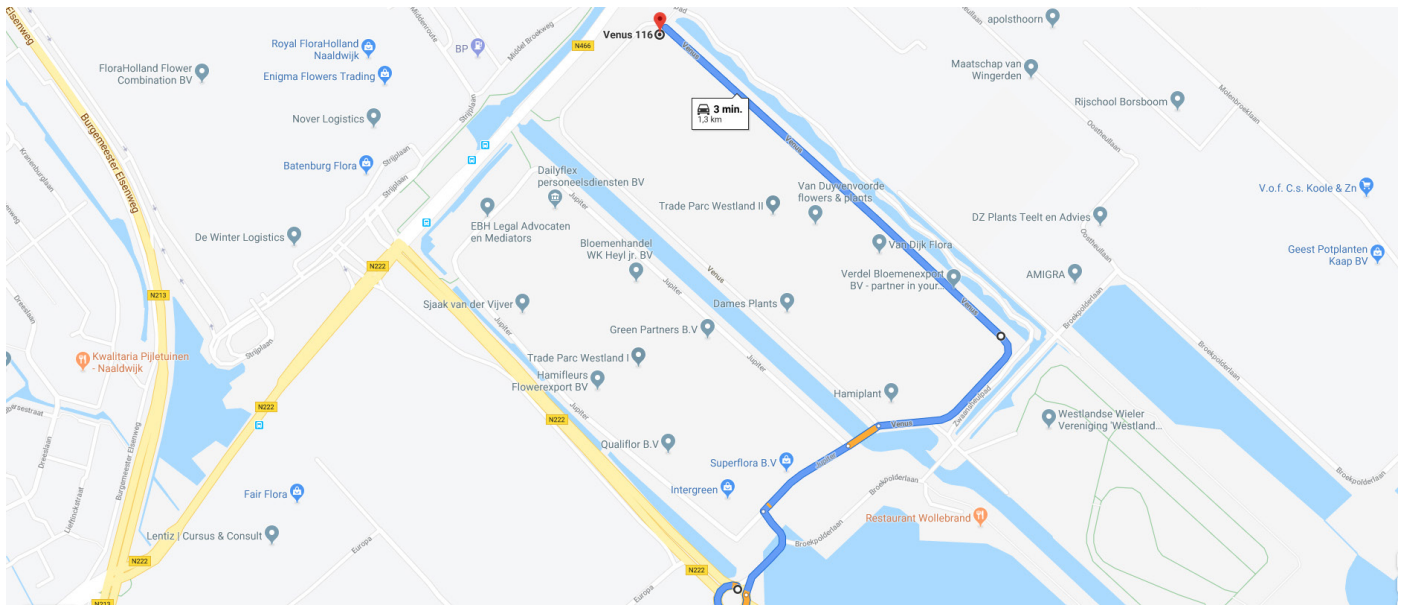

FloraHolland - Naaldwijk
Venus 116
2675 LN Honselersdijk
Dock 126 t/m 128
in the Javadoplant building.

- Enter the Trade Parc Werstland II auction site through the roundabout on the N222
- Turn right at the junction
- Go straight over the bridge
- Turn left at the corner
- DGC is on the next corner in the **Javadoplant building**.